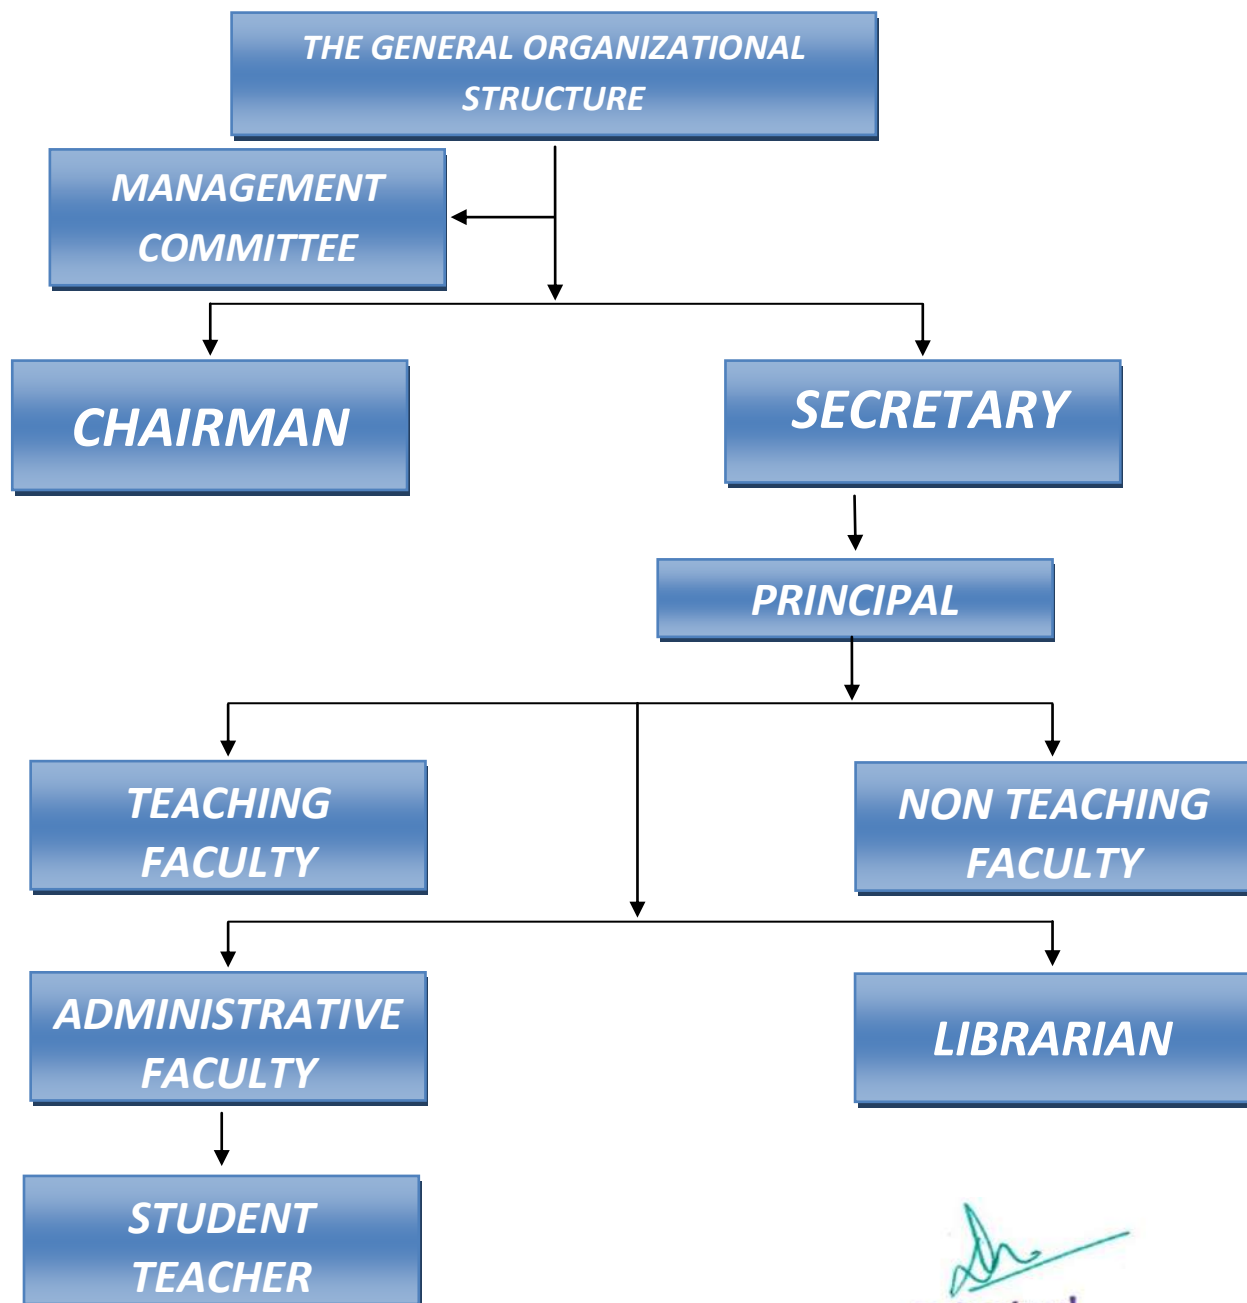

ORGANOGRAM OF THE COLLEGE

The Structure of the Organization and Details of Academic and Administrative Bodies of the College are as follows:

Principal
Bharathi College of Education
Kandri, Mandar, Ranchi